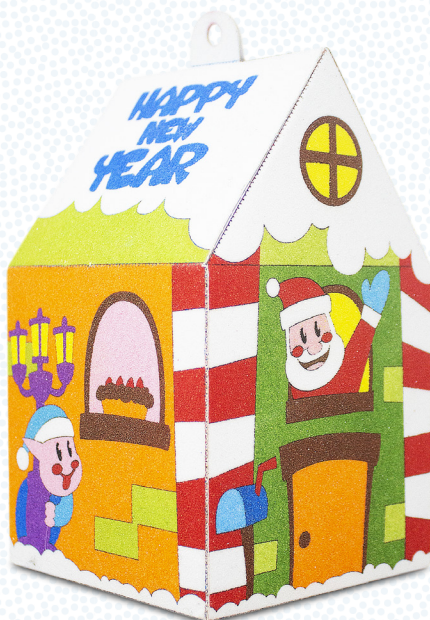

VIDEO TUTORIAL

21 cm

3D GNOMES DECORATIONS

Art. Code 100CB0107

VIDEO TUTORIAL

17 cm

19 cm

17 cm