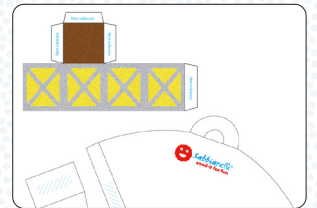

CHRISTMAS

NATIVITY KIT MAXI PRESEPE 3D

The **Nativity Kit** allows to realize a real nativity scene starting from the creation of the figurines, the decorative elements, until their placement in the special background that is included in the kit and its measures are 70x25x25 cm.

It contains

- 10 3D figurines
- 22 stand up elements
- 1 background
- 1 hut
- 1 tray
- 15 refillable Sabbiarelli® pens
- 4 lifting tools
- 1 set with scoop and funnel

Colours

Art. Code 100NK1500

VIDEO TUTORIAL