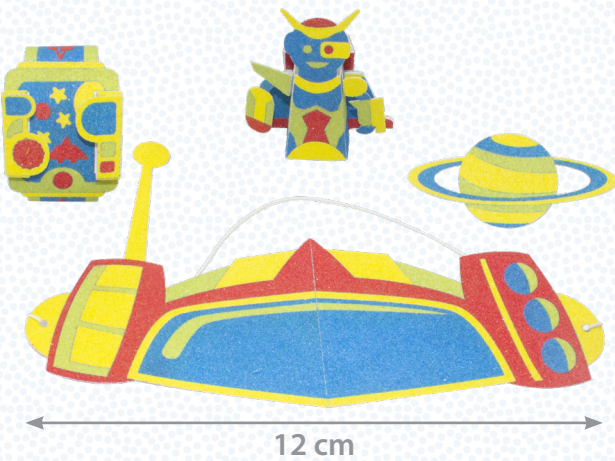

With the first order of 6 pcs, the counter display is free

POCKET KIT GALAXY

The **Galaxy** kit in pocket format is for young **adventurers of the galaxy** and allows to create a set of space accessories to colour with sand and wear to play with imagination.

It contains

- 4 drawings
- 4 refillable Sabbirelli® pens
- 1 lifting tool

Colours

Art. Code 100PK0401

VIDEO TUTORIAL