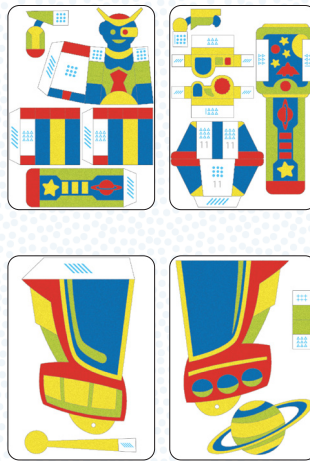

With the first order of 6 pcs, the counter display is free

POCKET KIT GALAXY

The **Galaxy** kit in pocket format is for young **adventurers of the galaxy** and allows to create a set of space accessories to colour with sand and wear to play with imagination.

It contains

- 4 drawings
- 4 refillable Sabbirelli® pens
- 1 lifting tool

Colours

Art. Code 100PK0401

VIDEO TUTORIAL