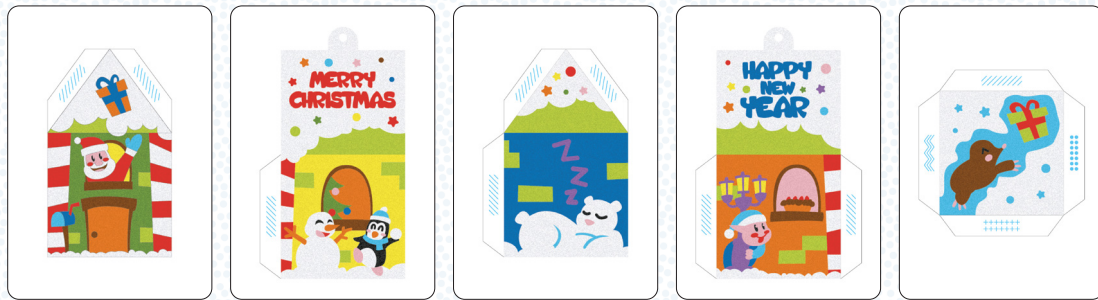

VIDEO TUTORIAL

21 cm

3D GNOMES DECORATIONS

Art. Code 100CB0107

VIDEO TUTORIAL

17 cm

19 cm

17 cm