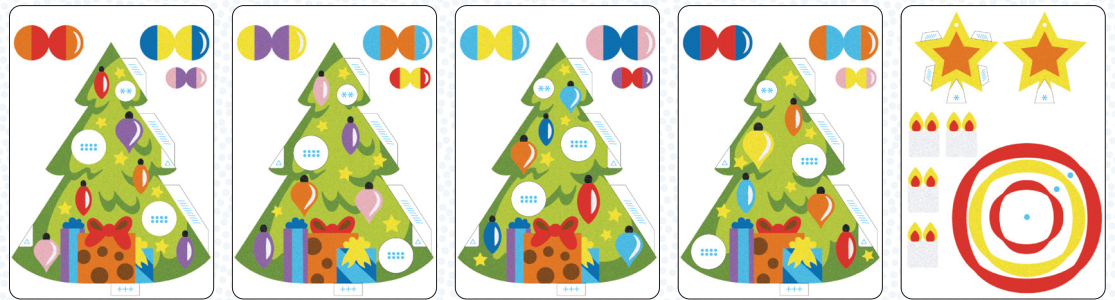

ADVENT CALENDAR

Art. Code 100AL0101

8 032568 750594

3D CHRISTMAS TREE

Art. Code 100CB0106

8 032568 754219

VIDEO TUTORIAL