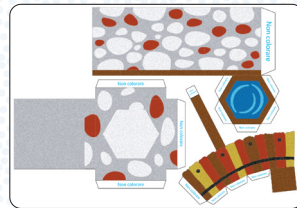

CHRISTMAS

NATIVITY KIT MAXI PRESEPE 3D

The **Nativity Kit** allows to realize a real nativity scene starting from the creation of the figurines, the decorative elements, until their placement in the special background that is included in the kit and its measures are 70x25x25 cm.

It contains

- 10 3D figurines
- 22 stand up elements
- 1 background
- 1 hut
- 1 tray
- 15 refillable Sabbiarelli® pens
- 4 lifting tools
- 1 set with scoop and funnel

Colours

Art. Code 100NK1500

VIDEO TUTORIAL

70 cm